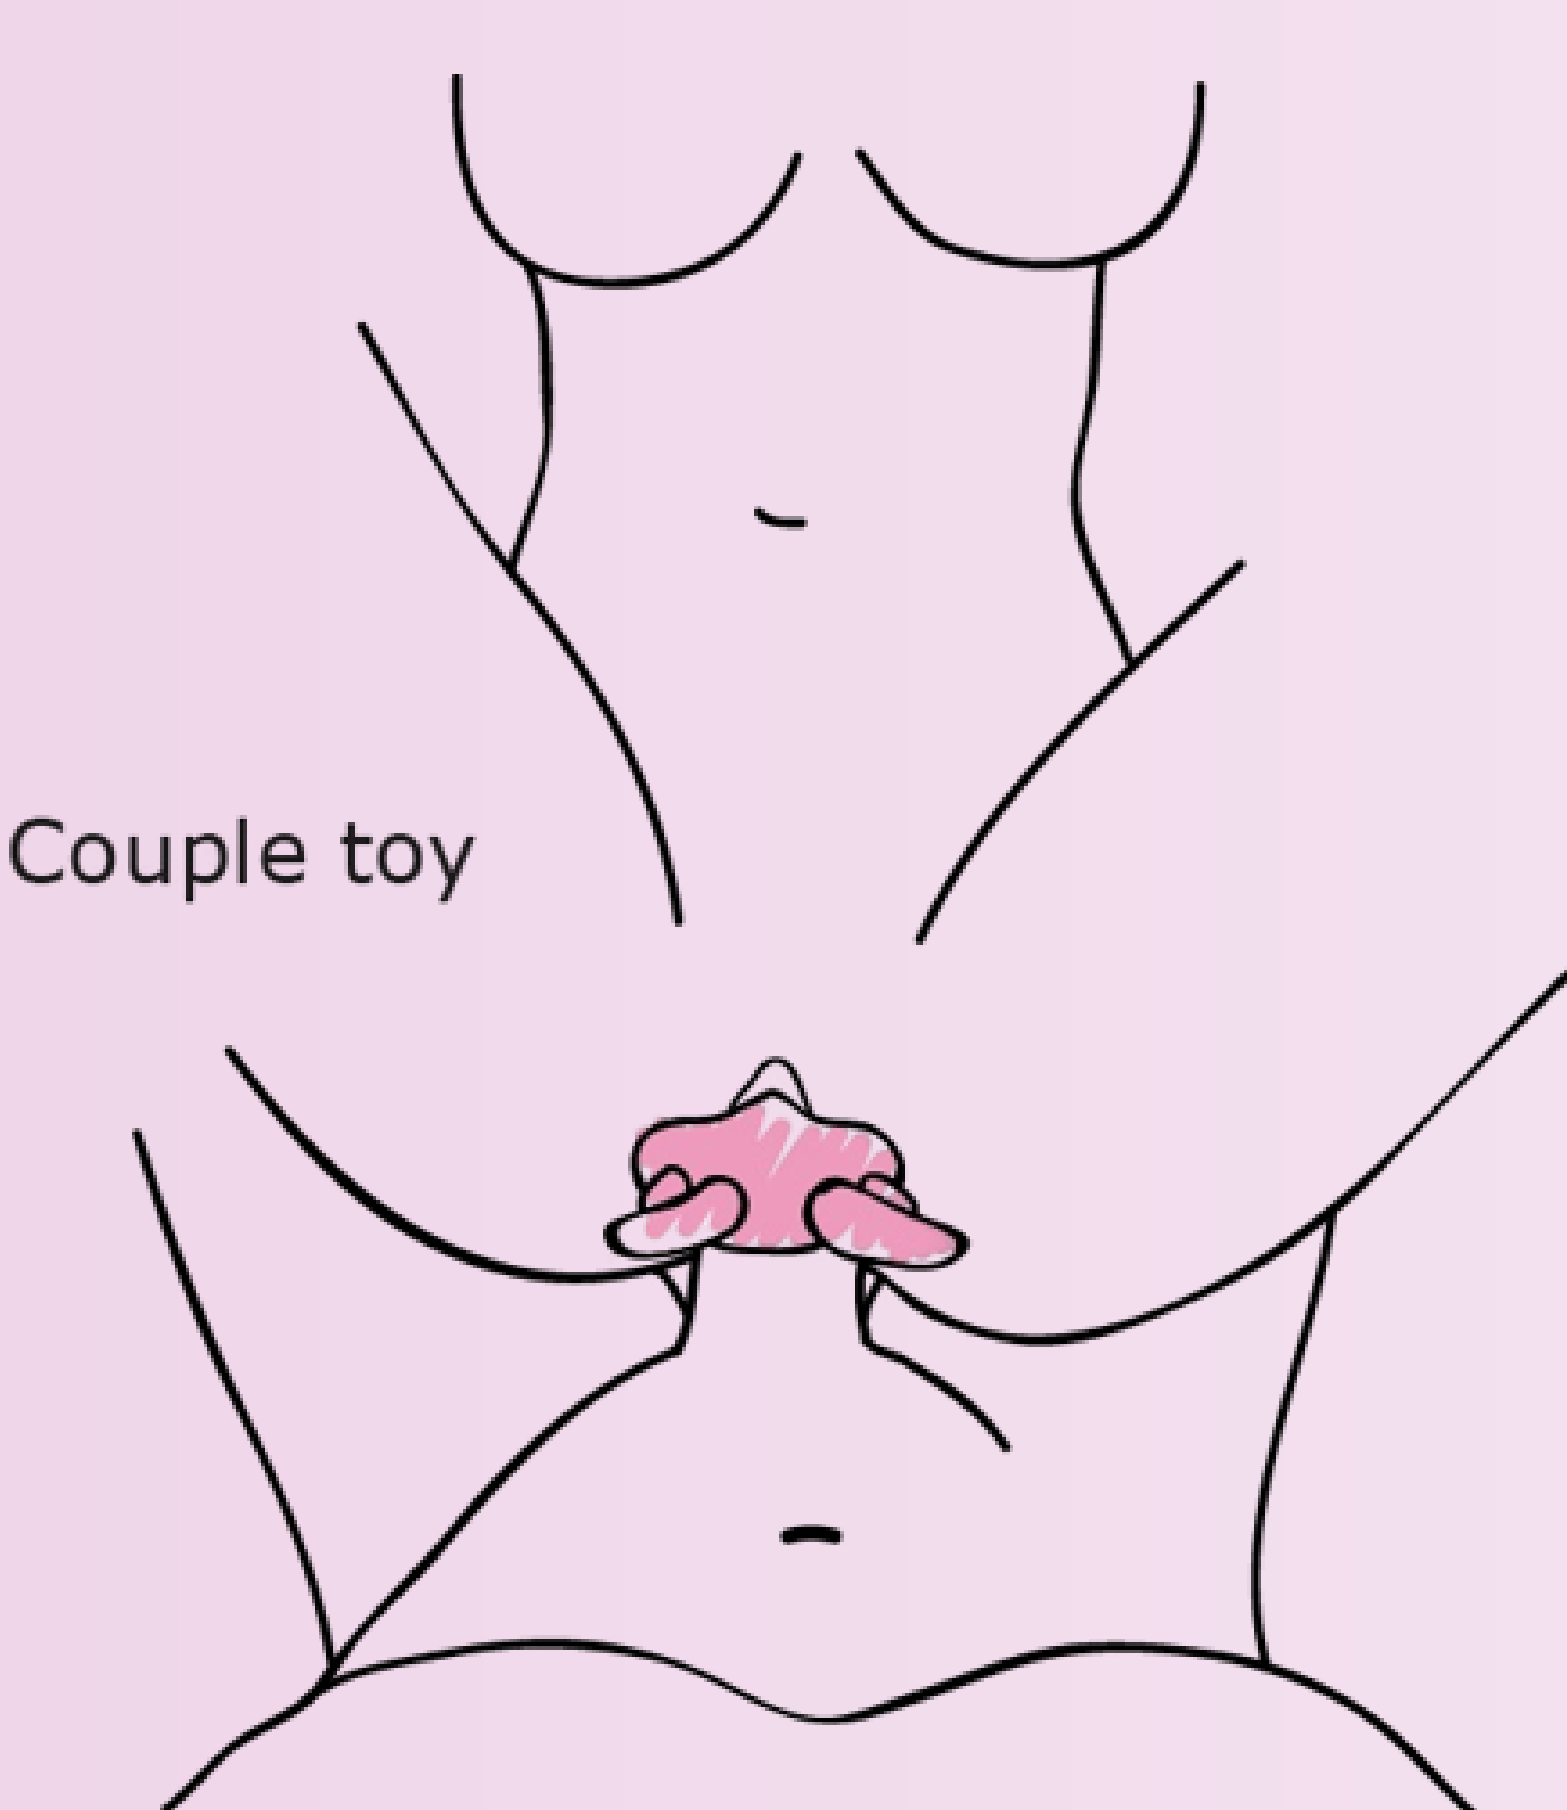

Mimi animals

These cute and functional cockrings with a focus on clitoral stimulation are designed to create positive emotions and to remind people that sex is not just about roughness and challenge, but also about sweetness and fun.

IPX7 WATERPROOF

10 VIBRATION MODES

BATTERY LEVEL INDICATION

STRETCHING WELL

The stimulating surface of MiMi Animals is creatively shaped like cute animal, adding an element of fun and playfulness to your intimate encounters. This **large, relief-shaped surface** effectively stimulates the most sensitive areas of a woman's body, including those hard-to-reach spots that often require extra attention.

MiMi Animals feature an **elastic ring** that fits securely in place, ensuring it won't roll off during intimate moments. This design element eliminates any worries about the ring slipping or becoming uncomfortable, allowing couples to focus solely on pleasure.

MiMi Animals are equipped with **10 powerful vibration modes** and a convenient **magnetic charger**, making it effortless to recharge the device for uninterrupted pleasure. Additionally, these cockrings are **fully waterproof**, allowing couples to explore their desires in the shower, bathtub, or any aquatic setting they desire.

How to Use

Couple toy

follow us

www.lolagames.net

[@lolagames_official](https://www.instagram.com/lolagames_official)

[Lola Games Official](https://www.youtube.com/LolaGamesOfficial)

Lola Games s.r.o. | Prague, the Czech Republic | info@lolagames.net